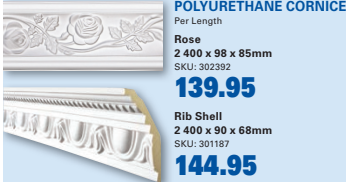

POLYURETHANE CORNICE
Per Length
Rose
2 400 x 98 x 85mm
SKU: 302392
139.95

Rib Shell
2 400 x 90 x 68mm
SKU: 301187
144.95